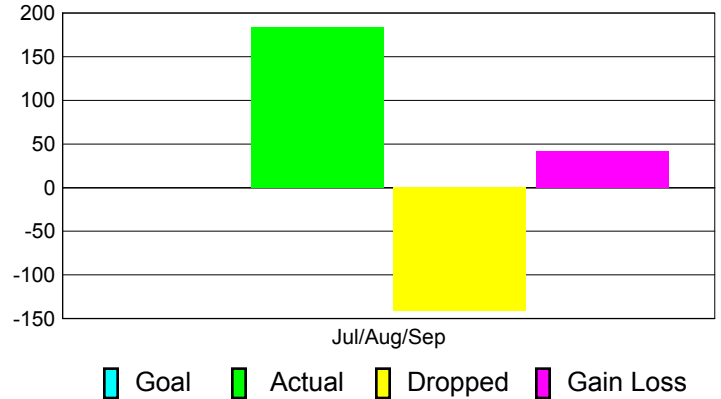

Membership Results 2012-2013

Goal, New, Dropped, Gain/Loss