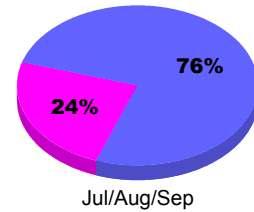

**Membership Results
2012-2013**

**Membership
2011-2012**

Month	Net Memb Goal	Actual New Memb	Actual Dropped Memb	Gain/Loss of Memb	Gain/Loss of Memb
Jul/Aug/Sep		183	-141	42	-92
Totals		183	-141	42	-92

Membership Results 2012-2013

Goal, New, Dropped, Gain/Loss

Comparison of Membership Gain/Loss

Current Year Compared to the Previous Year

Gender Comparison 2012-2013

Male Female