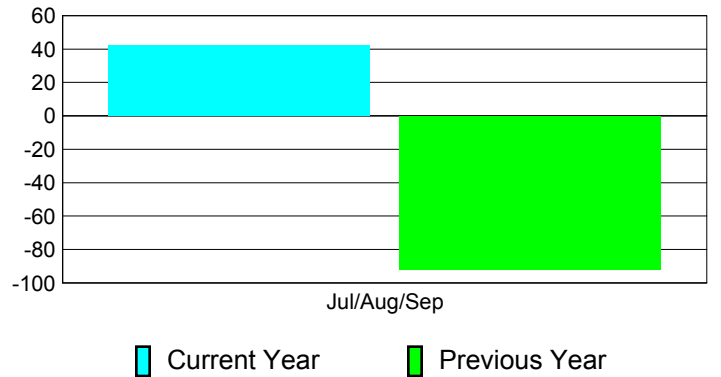

**Membership Results
2012-2013**

**Membership
2011-2012**

Month	Net Memb Goal	Actual New Memb	Actual Dropped Memb	Gain/Loss of Memb	Gain/Loss of Memb
Jul/Aug/Sep		183	-141	42	-92
Totals		183	-141	42	-92

Membership Results 2012-2013

Goal, New, Dropped, Gain/Loss

Comparison of Membership Gain/Loss

Current Year Compared to the Previous Year

Gender Comparison 2012-2013

Male Female