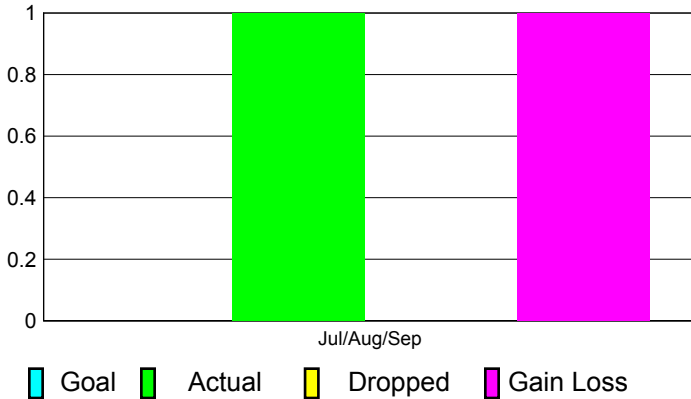

2012-2013 GMT Reports for District (or Undistricted) **District 300 E2**

GMT: **PEI-JEN CHEN**

Location: **M.D. 300 Taiwan**

GMT CA: **5**

CLUBS

**Club Results
2012-2013**

**Clubs
2011-2012**

Month	New Club Goal	Actual New Clubs	Actual Dropped Clubs	Gain/Loss of Clubs	Gain/Loss of Clubs
Jul/Aug/Sep		1	0	1	1
Totals		1	0	1	1

Club Results 2012-2013

Goal, New, Dropped, Gain/Loss

Comparison of Club Gain/Loss

Current Year Compared to the Previous Year

YTD Status Quo Clubs 2012-2013

Status Quo Clubs Compared to Status Quo Members

MEMBERSHIP